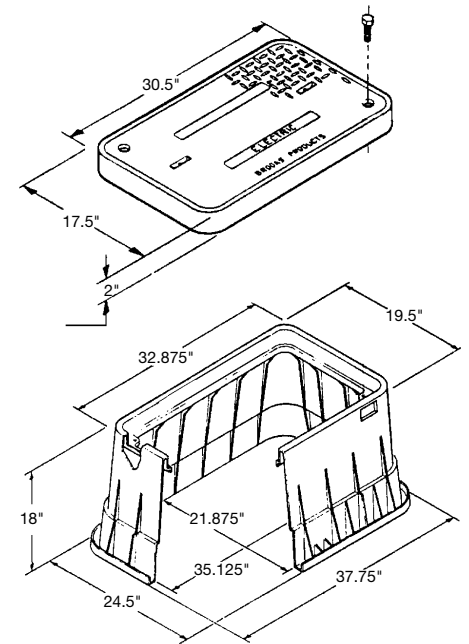

1730 Series Meter Box

1730 Series Carson
12" & 18" Meter Boxes with Lid

- 12" Meter box
- 18" Meter box
- Bolt down cover

ITEM	DESCRIPTION
38001810	1730 CARSON 12IN GREEN BOX/LID
38001820	1730 CARSON GREEN LID ONLY
38001840	1730 CARSON 18IN GREEN BOX/LID

Landscape Products 6" Econo Box

ITEM	DESCRIPTION
38002610	6 IN L/P ECONO VLV BOX W/LID