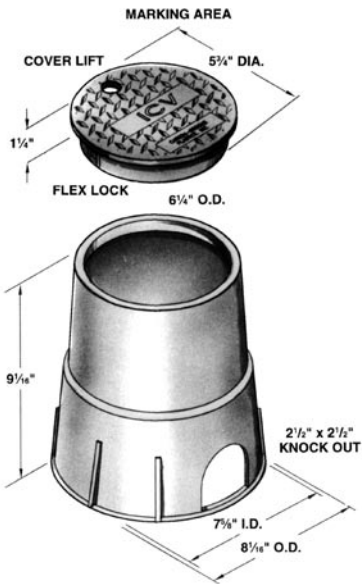

Plastic Valve and Meter Boxes

Carson Products, Inc. valve and meter boxes are manufactured of structural foam plastics which feature high stiffness-to-weight ratio, outstanding dimensional stability and long-lasting. Structural foam is a good sound, heat and electrical insulator, equal to concrete, and significantly better than solid plastics or metal.
Regional distribution.

708 Series Small Round Valve Box

ITEM	DESCRIPTION
38000510	708 CARSON 6IN ROUND BOX/LID
38000520	708 CARSON 6IN ROUND LID ONLY