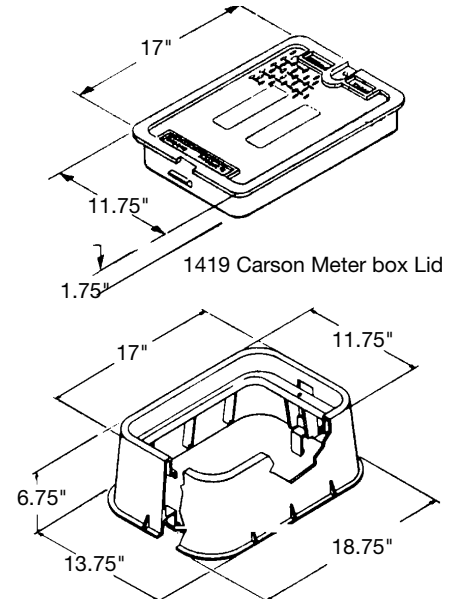

1419 Standard Series 12" Rectangular Meter Boxes

1419 Carson 6" Extension Box