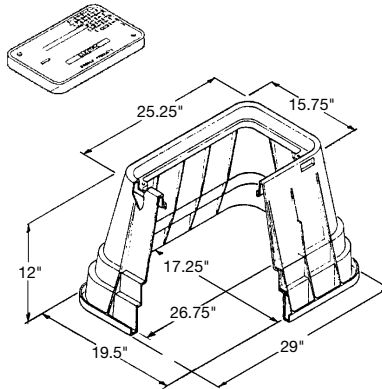

1324 Series Valve boxes

1324 Series Carson
12" Meter Box & Lid

- 12" Meter box
- Bolt down cover

ITEM	DESCRIPTION
38001610	1324 CARSON 12IN GREEN BOX/LID
38001620	1324 CARSON GREEN LID ONLY