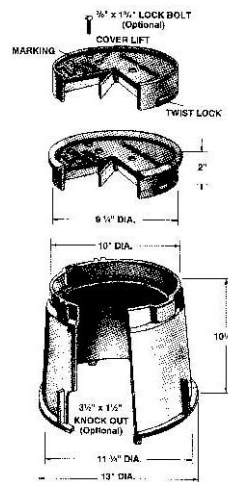

910 Series 10" Round Meter Boxes

Carson Industries' enclosures are preferred and specified by more industry professionals than any other. With overlapping covers to prevent dirt and grass from settling between the body and the cover.

ITEM	DESCRIPTION
38001010	910 CARSON 10IN GREEN BOX/LID
38001020	910 CARSON GREEN LID ONLY
38001040	910 CARSON 10IN RCLMD BOX/LID
38001050	910 CARSON RECLAIMED LID ONLY
38001070	910 CARSON 10IN TAN BOX/LID
38001080	910 CARSON TAN LID ONLY
38001090	910 CARSON 10IN BLACK BOX/LID
38001100	910 CARSON BLACK LID ONLY