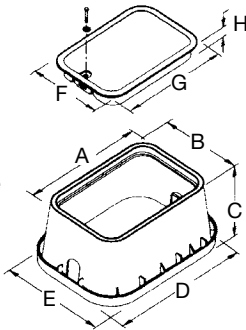

ITEM	DESCRIPTION
38002610	6 IN L/P ECONO VLV BOX W/LID

Econo Valve Boxes

7" & 10" Round Valve Boxes

6" Extension,
12" Valve
& Jumbo Valve
Boxes

Econo valve boxes have overlapping covers to prevent dirt and grass from settling between the body and the cover. Ewing stocks the following sizes:

- 7" round with lid (7" dia x 9" ht.)
- 10" round with lid (10" dia x 10.5" ht.)
- 6" extension box (12" x 17" x 6" ht.)
- 12" rectangular with lid (12" x 17" x 12" ht.)
- Jumbo valve box (18" x 24" x 12" ht.)

Dimensions for:

6" Extension Box	12" Valve Box	Jumbo Valve Box
A = 17"	A = 17"	A = 24.375"
B = 11.75"	B = 11.75"	B = 14.75"
C = 6.75"	C = 12"	C = 12.25"
D = 21.75"	D = 21.75"	D = 25.5"
E = 13.25"	E = 15.5"	E = 18.675"
F = 11.5"	F = 11.5"	F = 14.5"
G = 16.75"	G = 16.75"	G = 21.5"