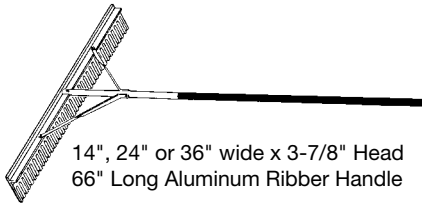

KENYON TOOLS™

Steel Bow Rake

ITEM	DESCRIPTION
28000878	STEEL BOW RAKE ALUMINUM HANDLE

Aluminum Landscape Rake

All Aluminum landscape rake. Sturdy teeth for raking. Heavy straight edge for leveling. 66" lightweight aluminum ribbed handle with cap. Wide head for more efficient raking.

14", 24" or 36" wide x 3-7/8" Head
66" Long Aluminum Ribber Handle

ITEM	DESCRIPTION
28000880	36 IN ALUMINUM GREAT RAKE II
28000890	24 IN ALUMINUM GREAT RAKE II
28000900	14 IN ALUMINUM MINI GREAT RAKE

Level Head Aluminum Rake